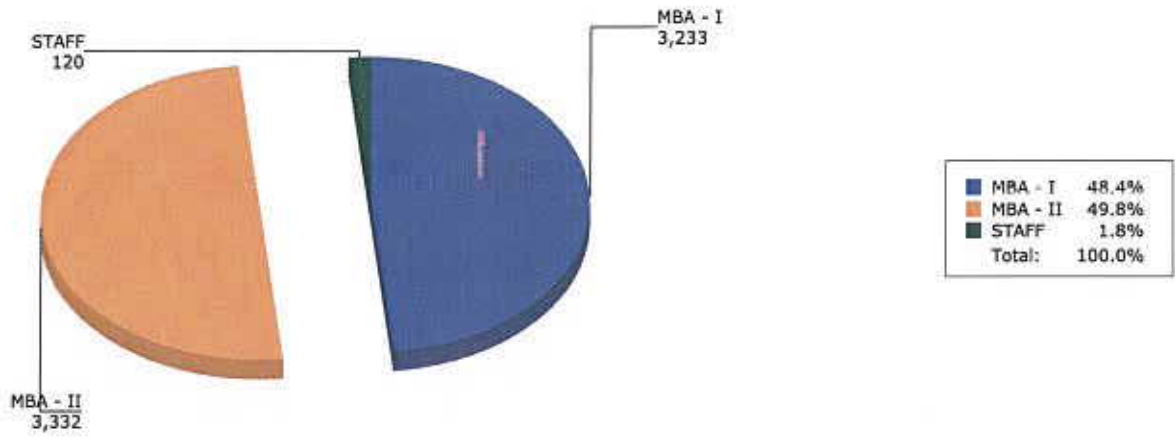

Zeal Institute of Management and Computer Application
S.NO 39, Narhe, Pune 411041

Reader Summary From Date 01/07/2023 To 30/06/2024

	MBA - I	MBA - II	STAFF	Total
05/06/2024	10	10	0	20
06/06/2024	11	11	0	22
07/06/2024	7	5	0	12
08/06/2024	9	10	0	19
10/06/2024	11	8	0	19
11/06/2024	15	10	1	26
12/06/2024	6	11	1	18
13/06/2024	19	10	1	30
14/06/2024	11	13	0	24
15/06/2024	11	11	2	24
17/06/2024	6	3	0	9
18/06/2024	9	4	0	13
19/06/2024	11	4	0	15
20/06/2024	11	3	0	14
21/06/2024	3	1	0	4
22/06/2024	10	5	0	15
24/06/2024	7	6	0	13
25/06/2024	5	6	0	11
26/06/2024	5	5	1	11
27/06/2024	5	5	0	10
28/06/2024	2	6	0	8
Total	3233	3332	120	6685

Zeal Education Society's
Zeal Institute of Management and Computer Application
S.NO 39, Narhe, Pune 411041

Reader Summary From Date 01/07/2023 To 30/06/2024

No of Days : 272