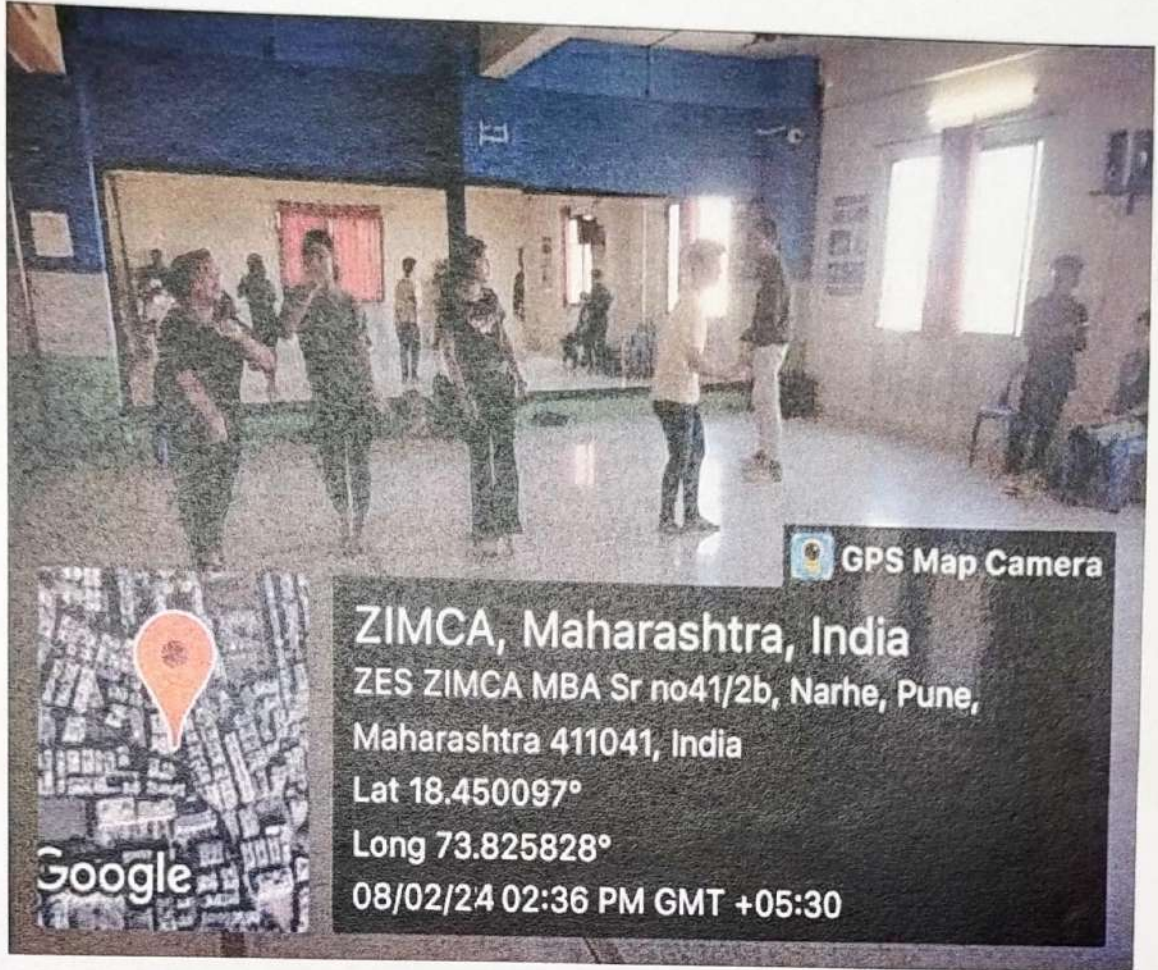

ZEAL EDUCATION SOCIETY'S
**ZEAL INSTITUTE OF MANAGEMENT AND COMPUTER
 APPLICATION (ZIMCA)**
 NARHE | PUNE | INDIA

PUN CODE: IMMP015570

DTE CODE: MB6195

AISHE CODE: C-50909

4.1.2 Facilities for Cultural Activities, Sports, Game (Indoor, Outdoor) Gymnasium, Yoga etc.

- ZEAL Music Studio

Director
 Zeal Institute of Management
 & Computer Application
 Pune - 411 041.

- ZEAL Dance Studio

- Ground

GPS Map Camera

ZIMCA, Pune, Maharashtra, India

Survey No, 39, Dhayari Narhe Rd, Narhe, Pune, Maharashtra
411041, India