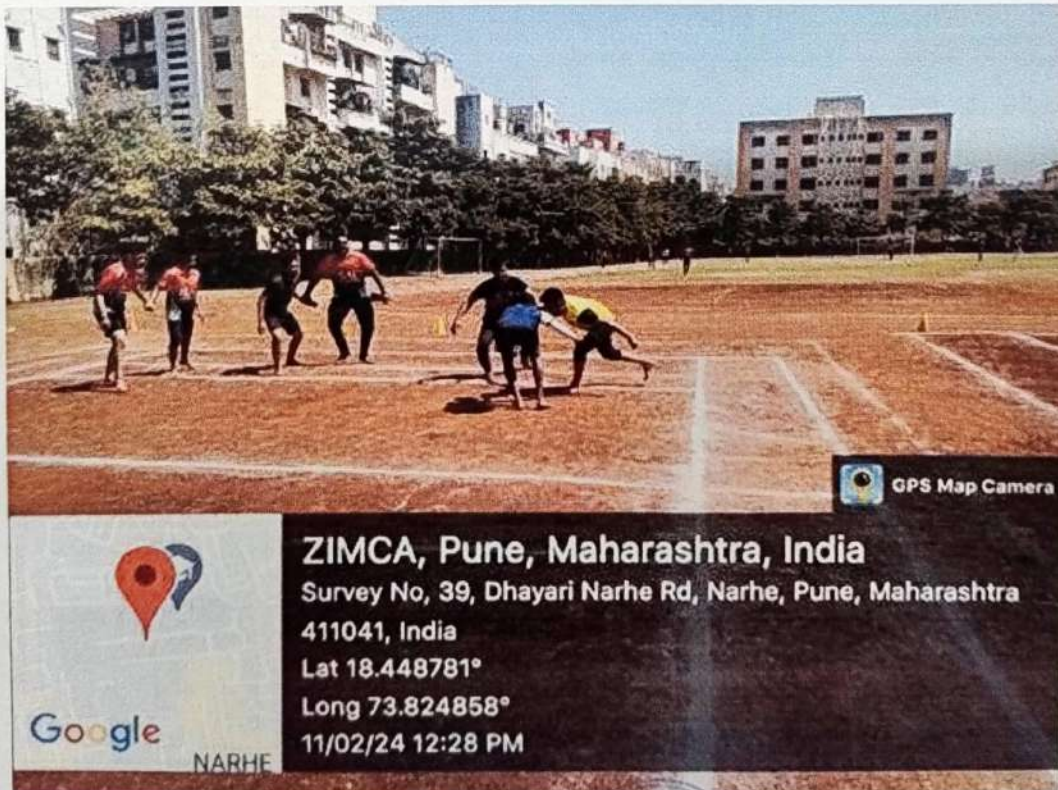

Long 73.824858°

13/02/24 05:40 PM

- **Shotput**

ZIMCA, Pune, Maharashtra, India
Survey No, 39, Dhayari Narhe Rd, Narhe, Pune, Maharashtra
411041, India
Lat 18.448781°
Long 73.824858°
13/02/24 04:24 PM

- Kabbadi