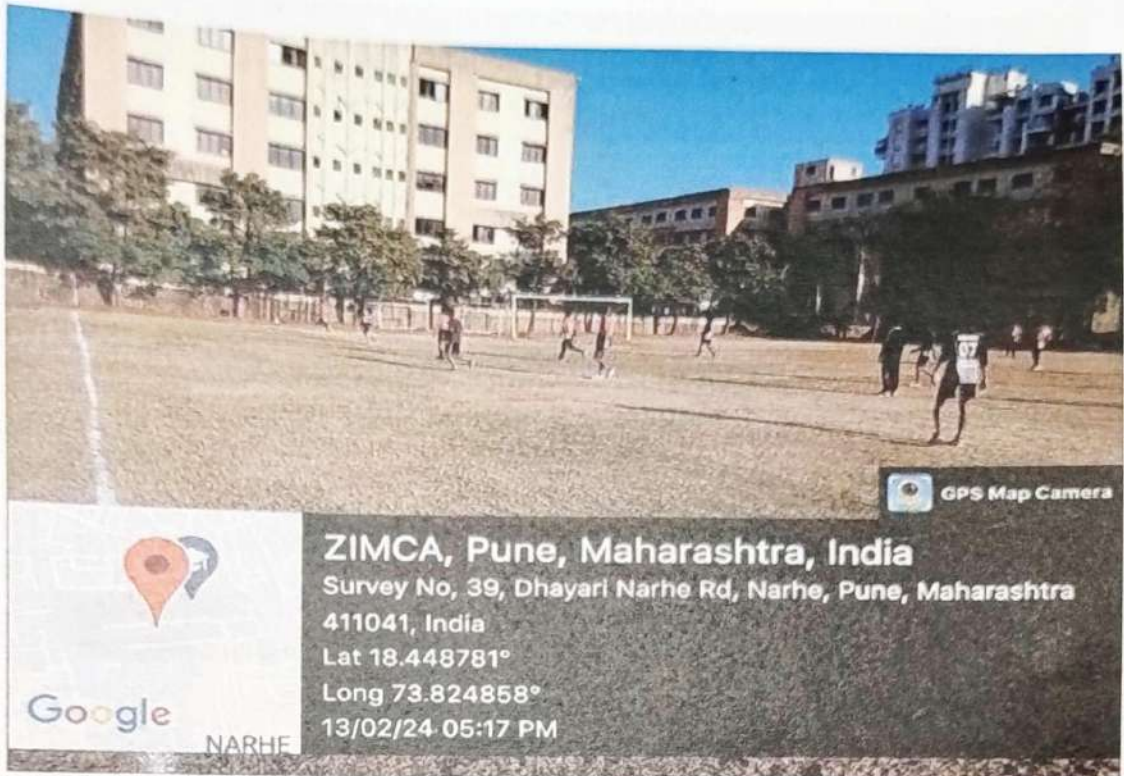

ZIMCA, Pune, Maharashtra, India
Survey No, 39, Dhayari Narhe Rd, Narhe, Pune, Maharashtra
411041, India
Lat 18.448781°
Long 73.824858°
11/02/24 12:28 PM

- Cricket

- Kho-kho

- Football

- Badminton

- Tagofwar