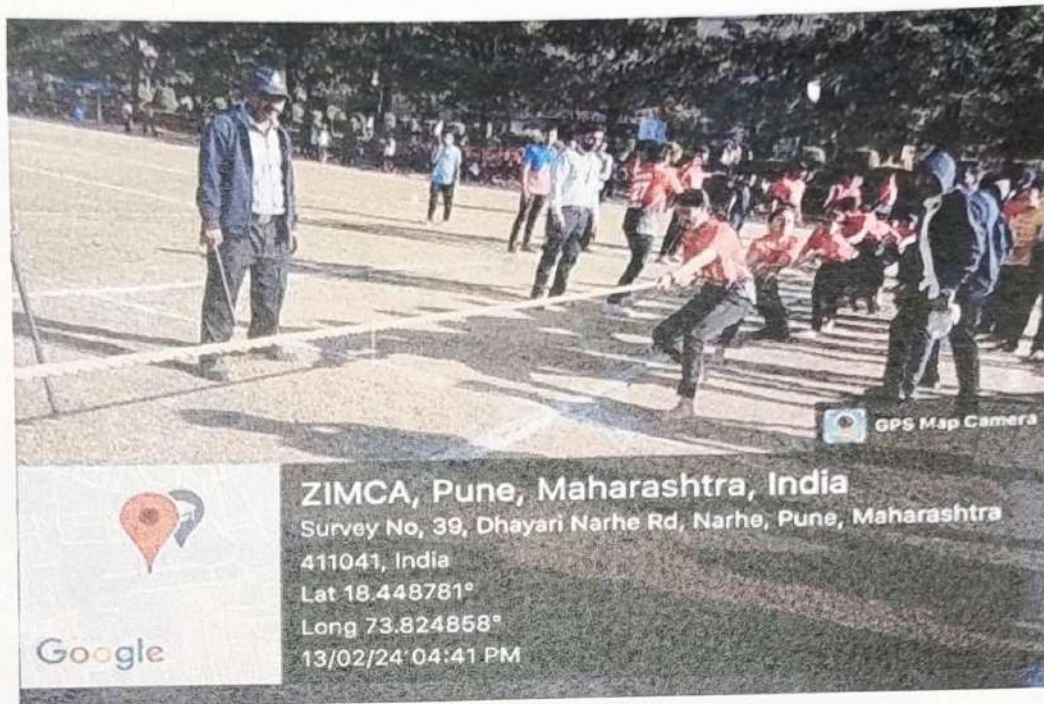

ZIMCA, Pune, Maharashtra, India
Survey No, 39, Dhayari Narhe Rd, Narhe, Pune, Maharashtra
411041, India
Lat 18.448781°
Long 73.824858°
11/02/24 12:28 PM

- Cricket

- Kho-kho

- Football

- Badminton

- Tagofwar