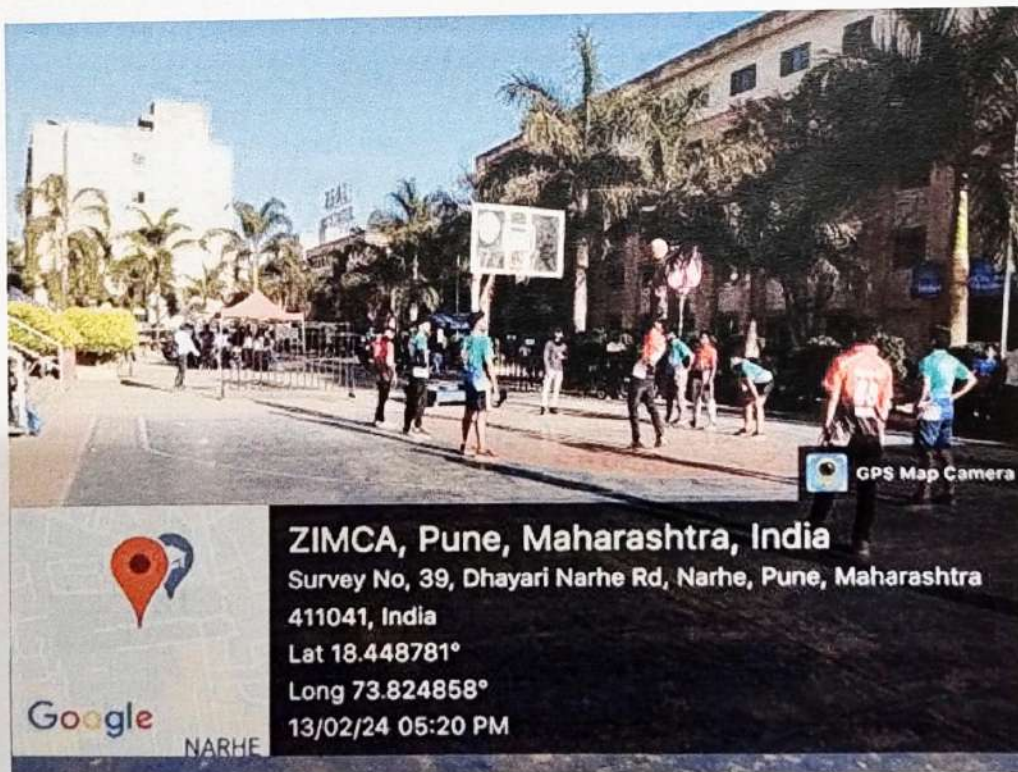

- Basketball