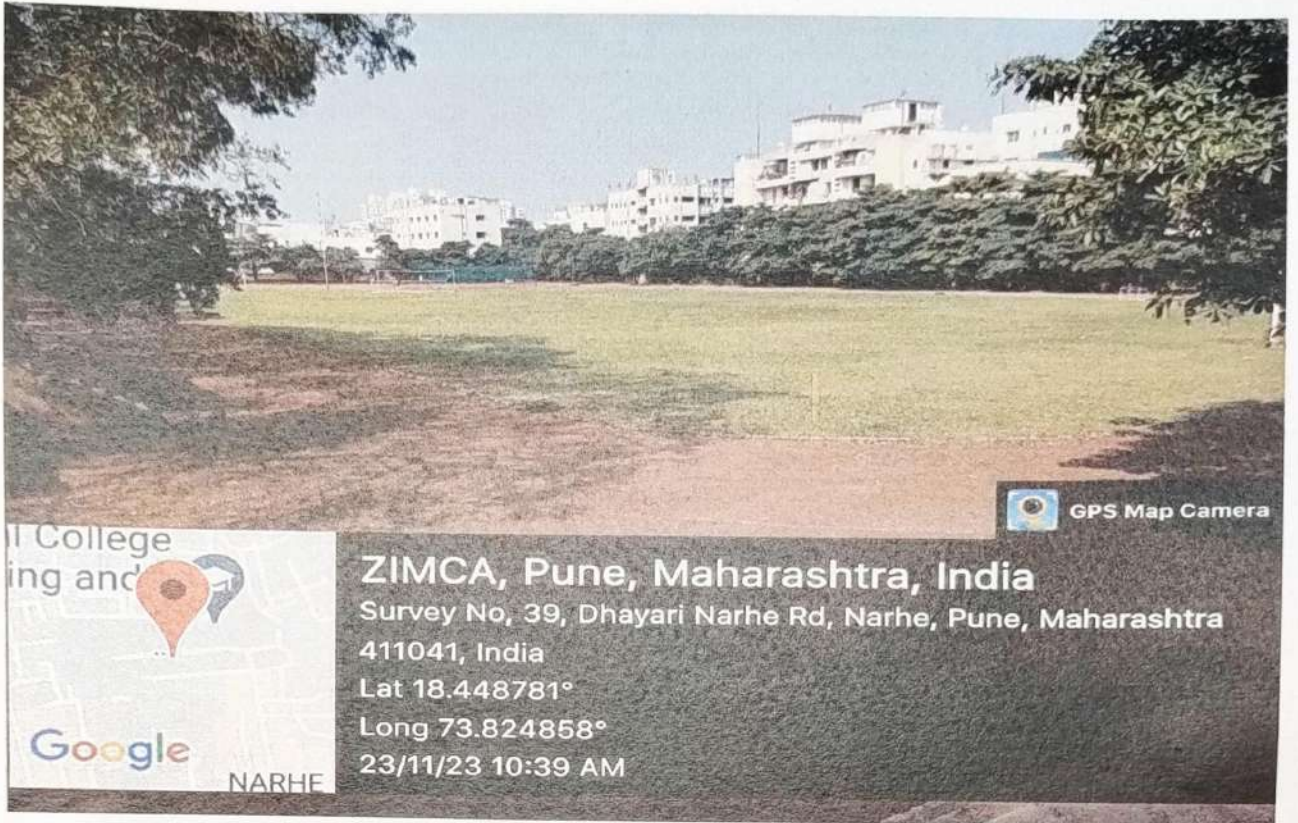

- ZEAL Music Studio

Director
 Zeal Institute of Management
 & Computer Application
 Pune - 411 041.

- ZEAL Dance Studio

- Ground

GPS Map Camera

ZIMCA, Pune, Maharashtra, India

Survey No, 39, Dhayari Narhe Rd, Narhe, Pune, Maharashtra
411041, India