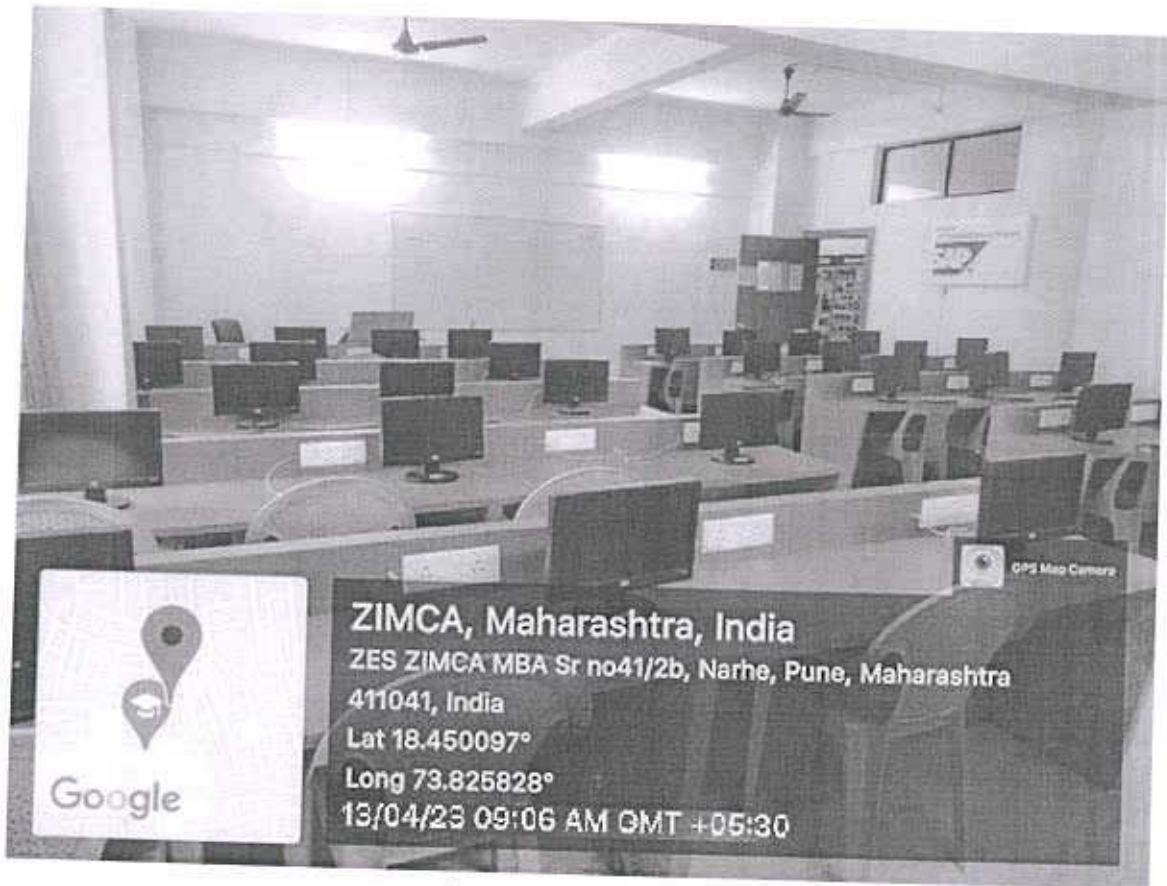

4.3.1 – ICT Facility

ZIMCA, Maharashtra, India
 ZES ZIMCA MBA Sr no41/2b, Narhe, Pune, Maharashtra
 411041, India
 Lat 18.160007°
 Long 73.825828°
 13/04/23 09:06 AM GMT +05:30

Computer Lab

ICTs provide a variety of tools to support and facilitate a teacher's professional competence. ICTs transform teaching and helps teachers to be more efficient and effective, thereby increasing their interests in teaching. The use of ICTs can assist in the organization and the structure of the course and course materials, thereby promoting rethinking and revision of the curriculum. This helps students to carry out more independent work and gives the teacher more time to focus on teaching higher-level concepts in the classroom. ICTs provide teachers with opportunities for experimenting with emerging technologies, thereby aiding in the provision of interesting and creative presentation of content. In ZIMCA all computers are connected with LAN and internet using CAT6 cables. It gives a wealth of information via connectivity of 100 Mbps to the entire. The institute has a Wi-Fi campus providing a 24x7 internet facility. Wi-Fi enabled you, enjoy the internet irrespective of where you are on the campus.

Jio Access Point

JioWiFi

T.V.

CCTV Camera In Exam Control Room

Class Room With LCD Projector