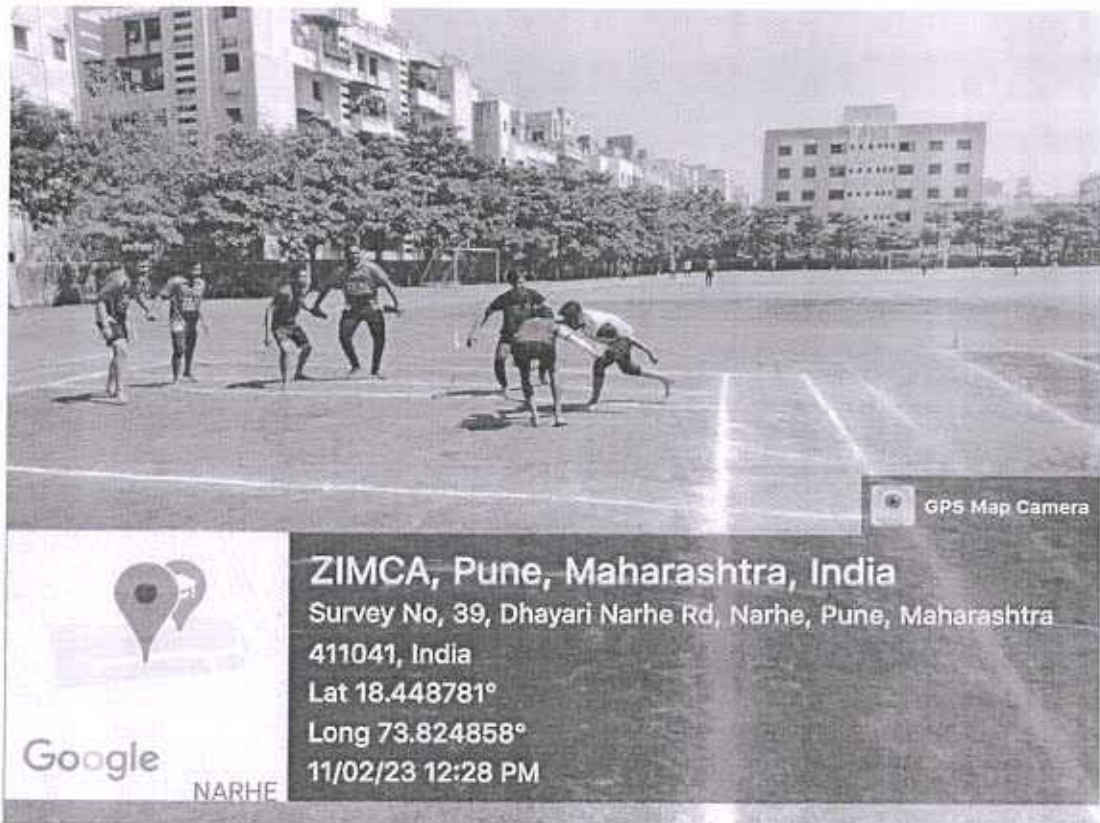

GPS Map Camera

**ZIMCA, Pune, Maharashtra, India**

Survey No, 39, Dhayari Narhe Rd, Narhe, Pune, Maharashtra

411041, India

Lat 18.448781°

Long 73.824858°

13/02/23 04:24 PM

- Kabbadi