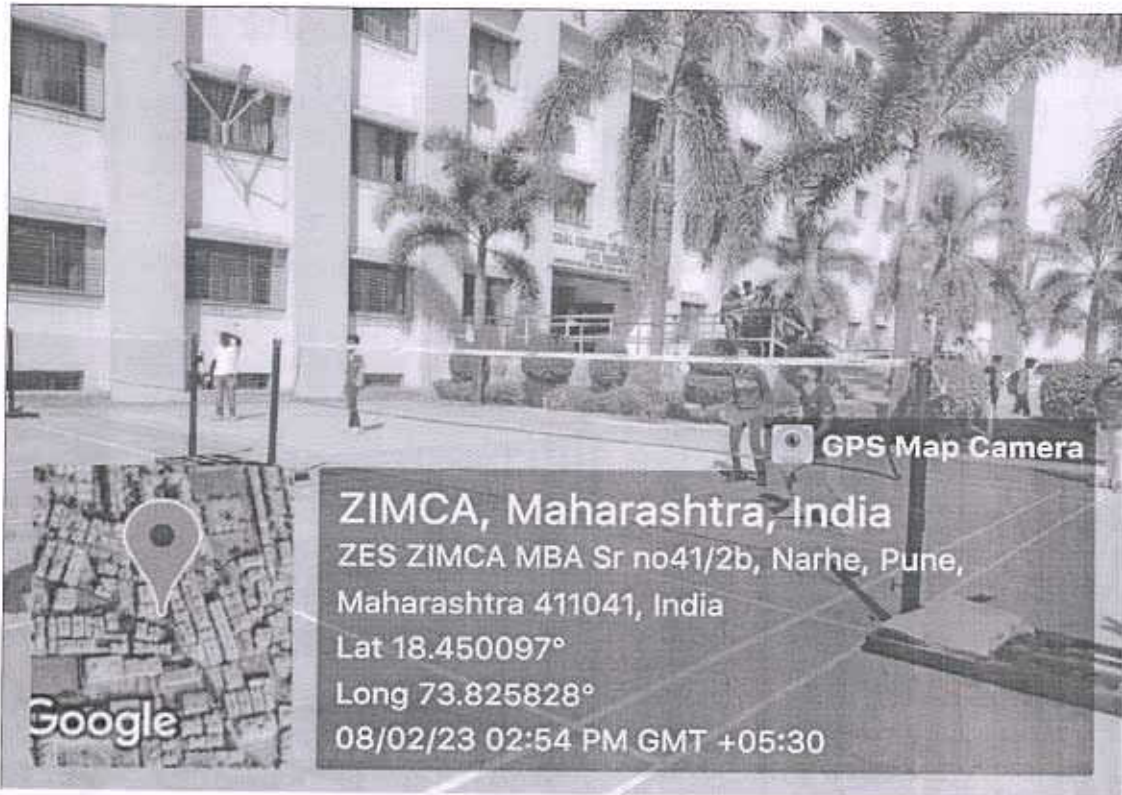

- Badminton