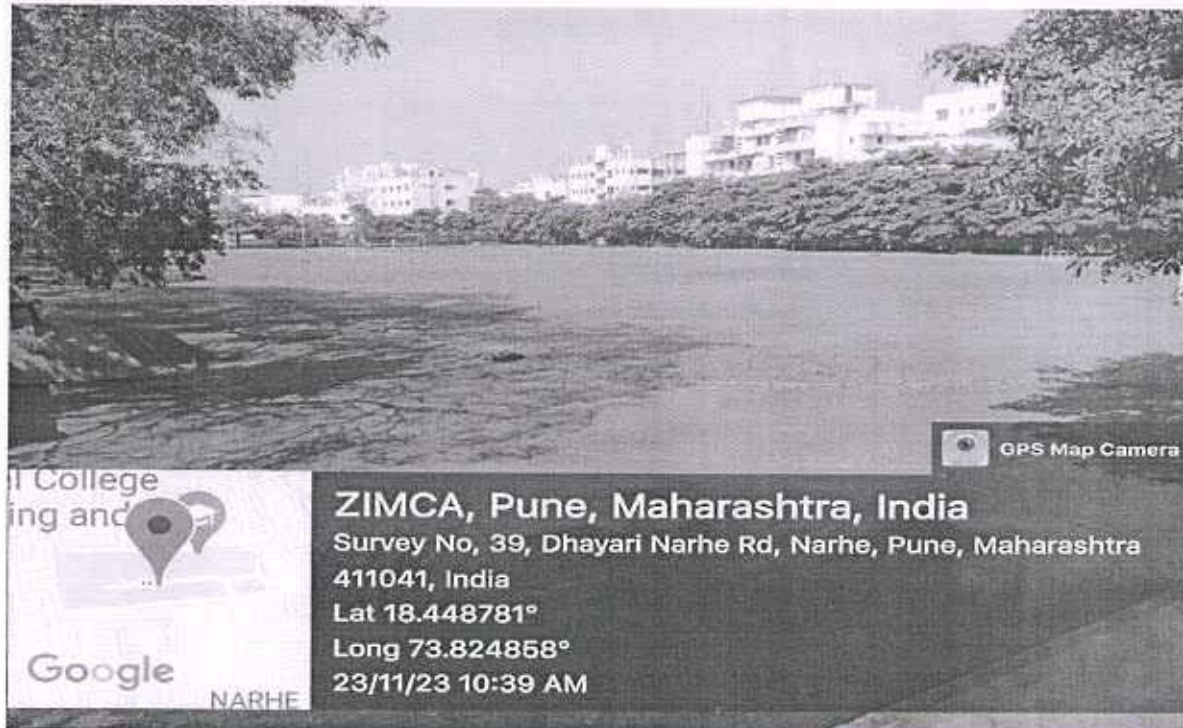

GPS Map Camera