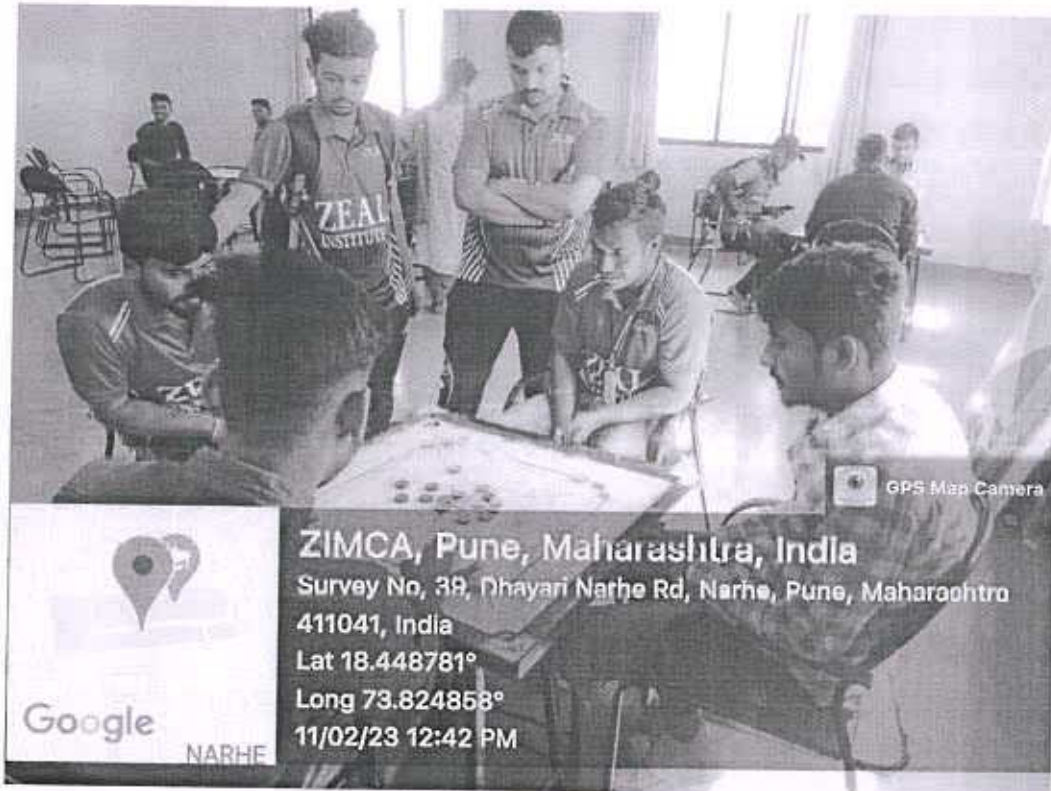

- Indoor Games:
- Carom