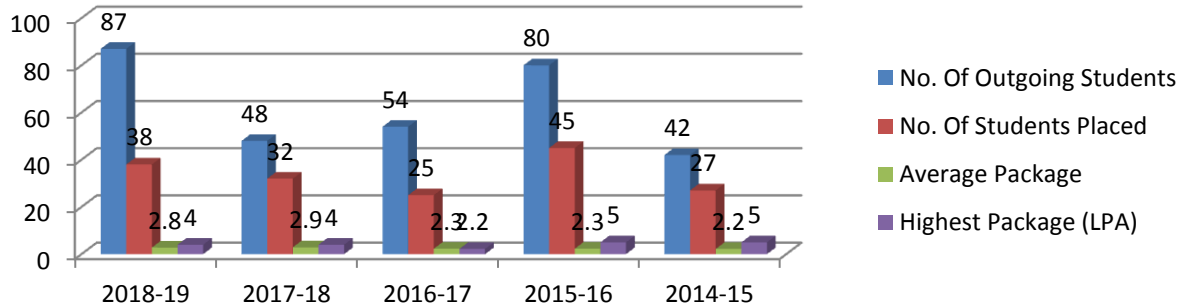

Placement Summary: -

Sr. No.	Academic Year	No. Of Outgoing Students	No. Of Students Placed	Average Package	Highest Package (LPA)
1	2018-19	87	38	2.8	4.0
2	2017-18	48	32	2.9	4.0
3	2016-17	54	25	2.3	2.2
4	2015-16	80	45	2.3	5.0
5	2014-15	42	27	2.2	5.0

- **Total Outgoing Students in last 5 years** : **311**
- **Total no. of Placed Students** : **167**
- **Total Percentage of Placement** : **53.69 %**
- **Total Average Of Average Package** : **2.5 Lakh/Anum**
- **Total Average Of Highest Package Per Anum** : **4.0 Lakh/Anum**

Placement Summary 2014-15 to 2018-19

Training & Placement Officer

**Zeal Institute Of Management & Computer Application,
Narhe, Pune - 41**